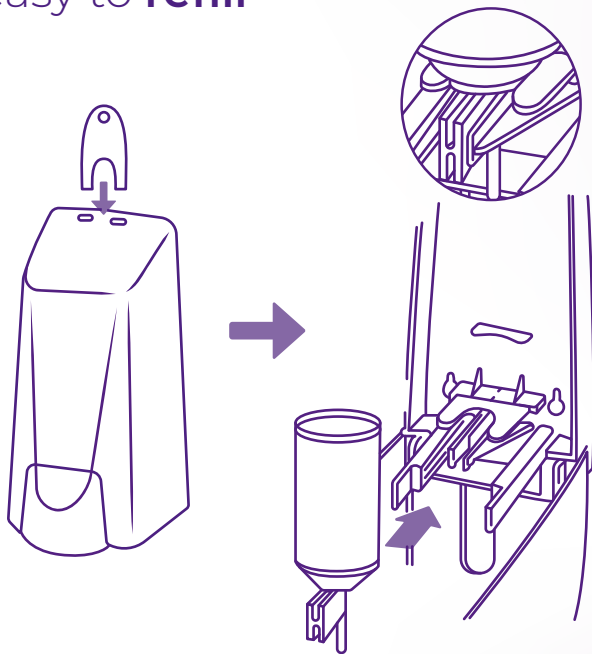

easy to refill

contains
no CFCs
which deplete
the ozone
layer

Technical Information

fresh seat™ dispenser

Pallet Quantity: 20 cases
Case Quantity: 20
Case Weight: 17.25 lbs
Case Dimensions: 20.5" x 18" x 11.5"

fresh seat™ refill can

Pallet Quantity: 108 cases
Case Quantity: 10
Case Weight: 8 lbs
Case Dimensions: 13.5" x 5.5" x 8.5"